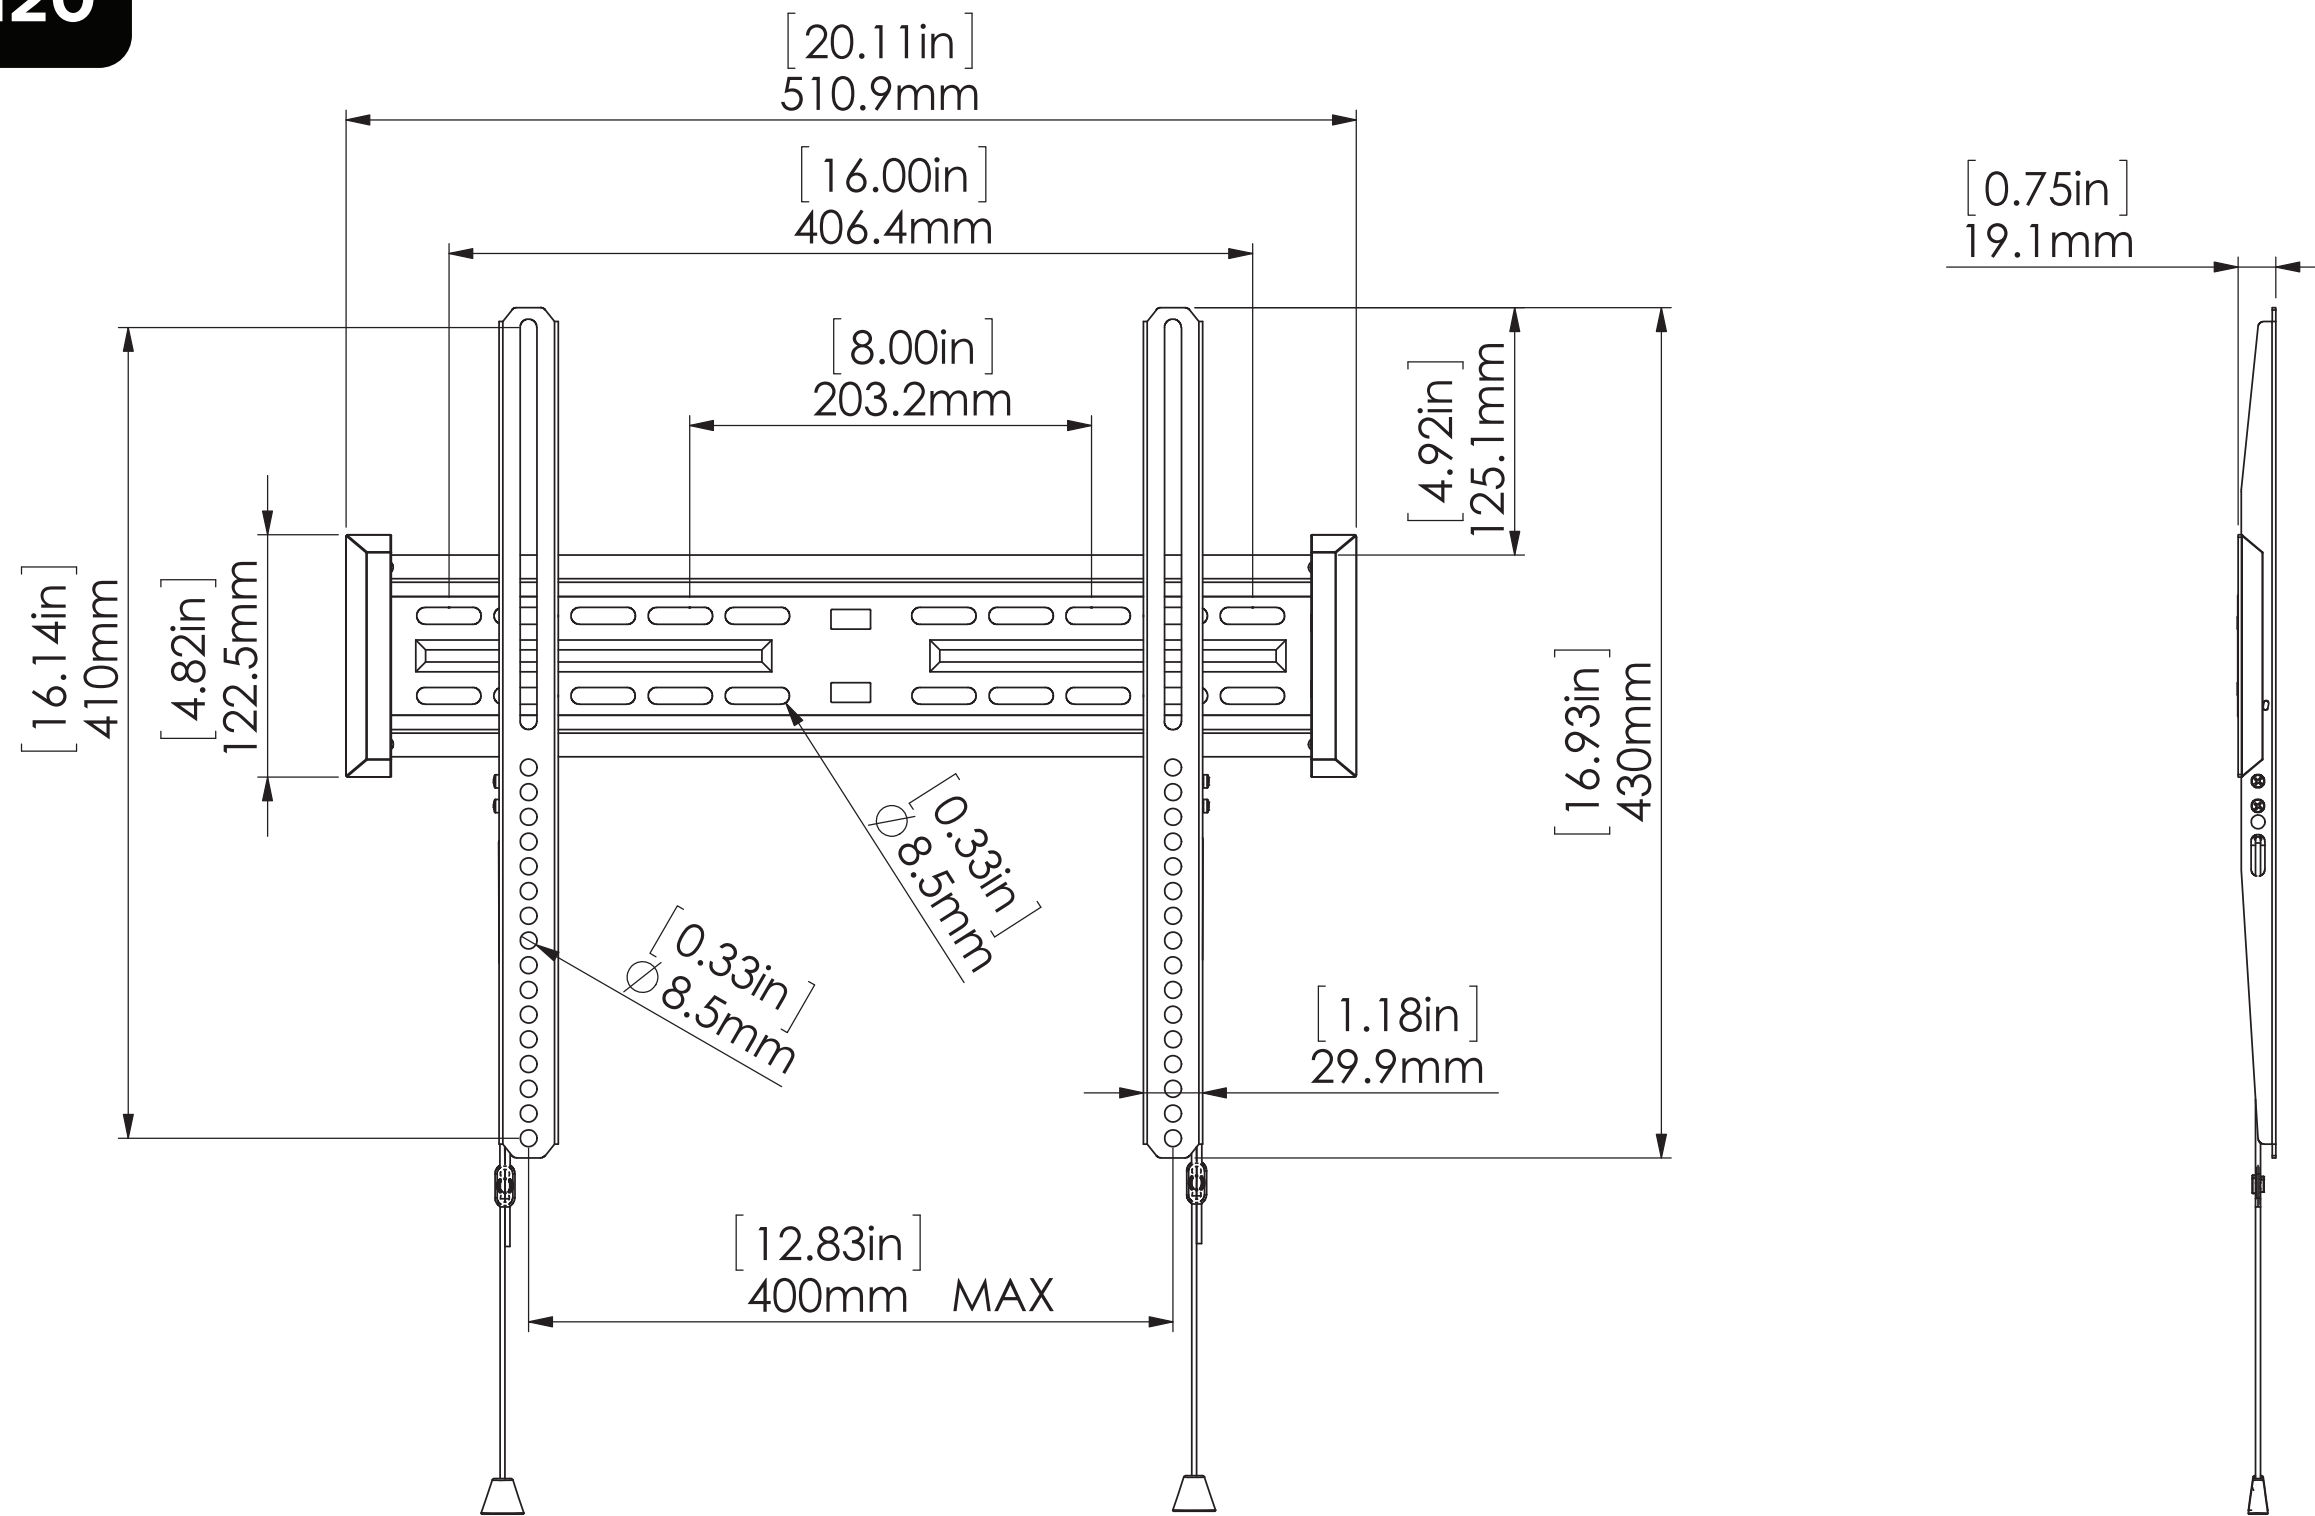

REDLFHD120

- VESA STANDARD COMPATIBILITY
(WIDTH X HEIGHT): 100 X 100 TO 400 X 400 MM
- MAXIMUM VESA MOUNTING CONFIGURATION: 400 X 400 MM
- SCREEN SIZE COMPATIBILITY: MOST 24" - 60" SCREENS
- MAXIMUM WEIGHT CAPACITY: 120 LBS (54.4 KG)
- PRODUCT COLOR: BLACK